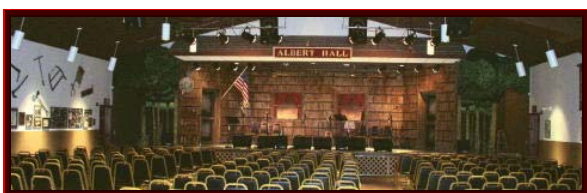

Foil Plate

Large Room

Blue Plate

**Vetta II Reverbs**

**Bingo Hall**

**Hanger 18**

**Concert Hall**

**Propellerverb**