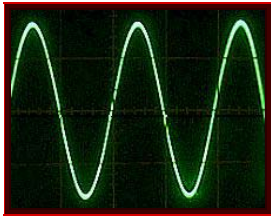

Vetta II Synth/Filter

**Synth Lead
Moog Lead**

Saturn 5 Ring M

**Synth String
Arp Solina Strings**

Double Bass

Synth Harmony

Synth Analog

Synth FX

**Auto Wah & Dingo-Tron
Mu-Tron III**

Buzz Wave

Rez Synth

Sparkle Sweep