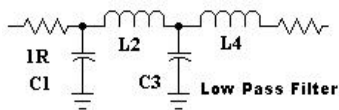

Vetta II Synth/Filter

Synth FX

Rez Synth